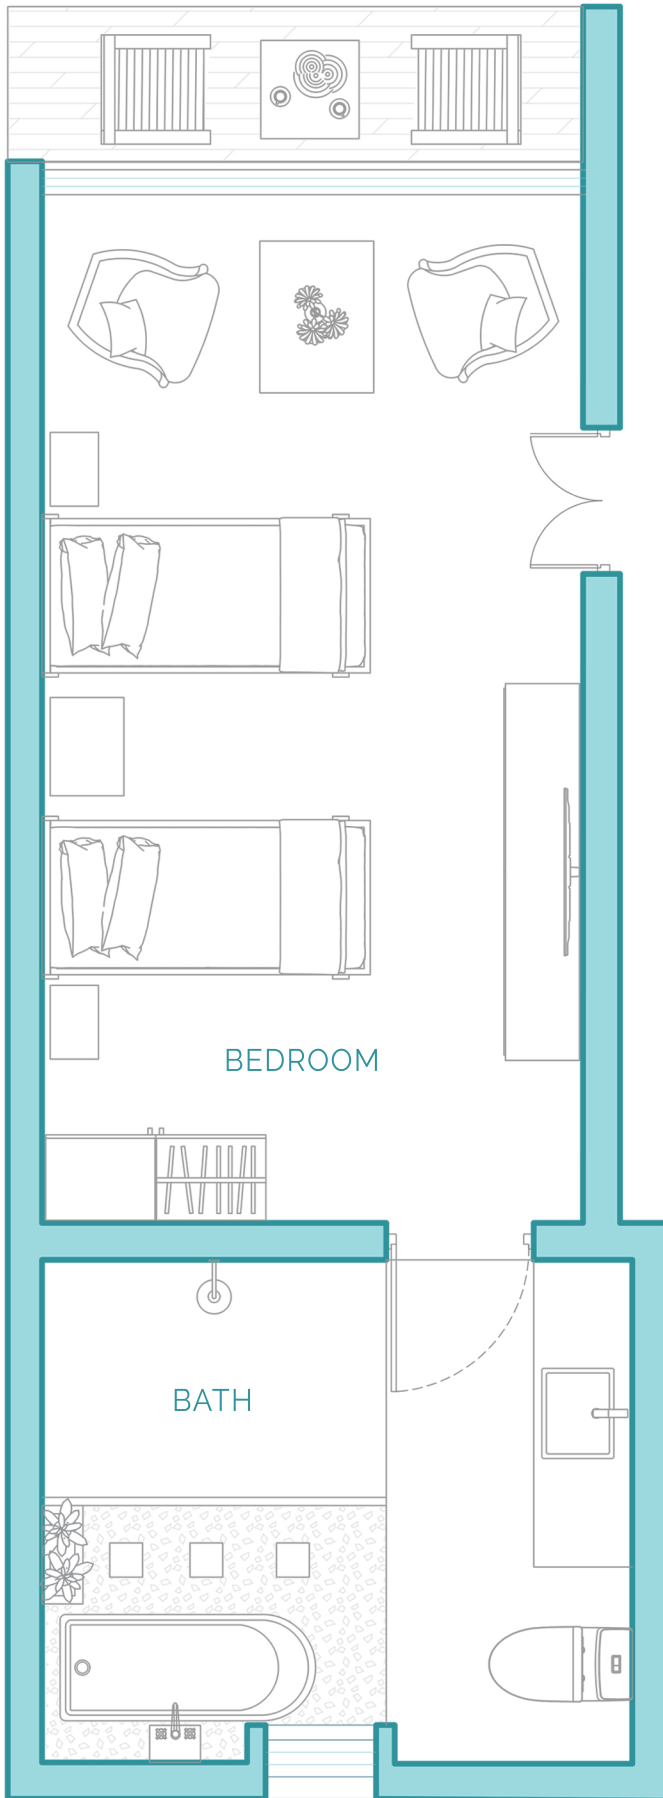

BALCONY

BEDROOM

BATH

BATIK

SUPERIOR DELUXE ROOM

35 m² / 397 ft²